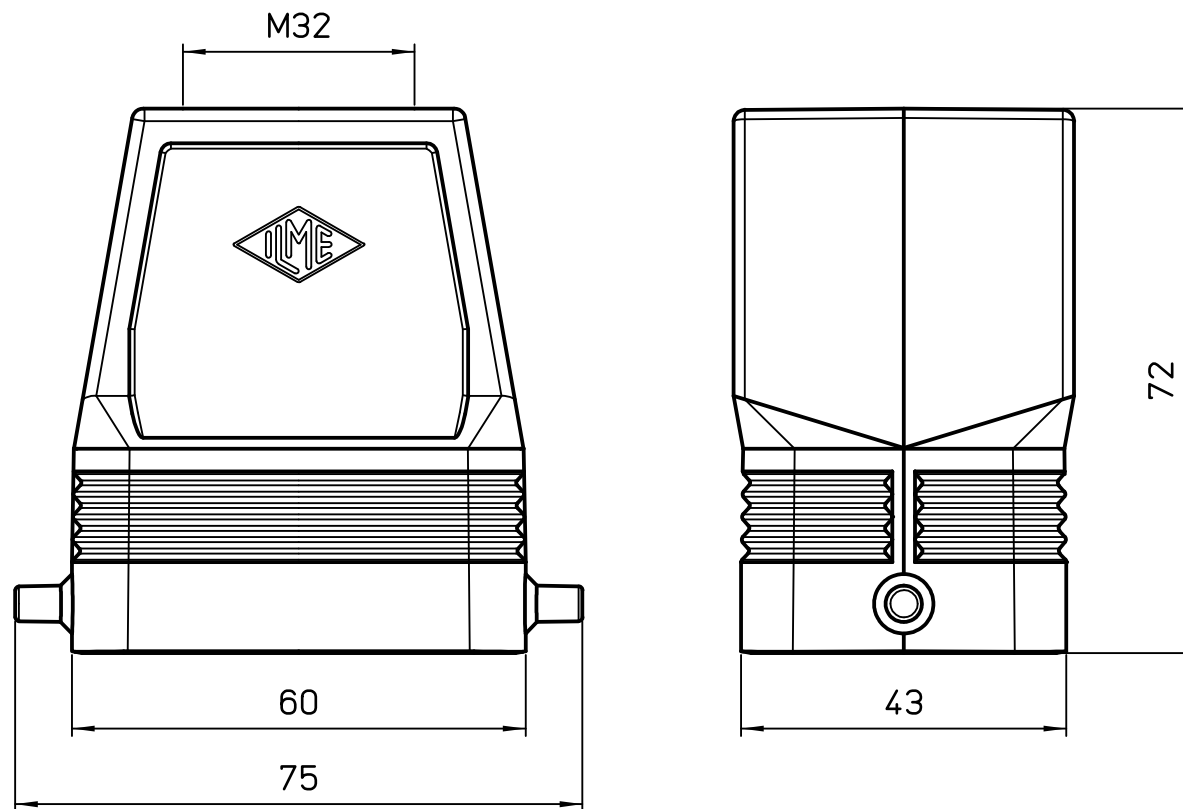

Diritti riservati All rights reserved

1

2

3

A

A

B

B